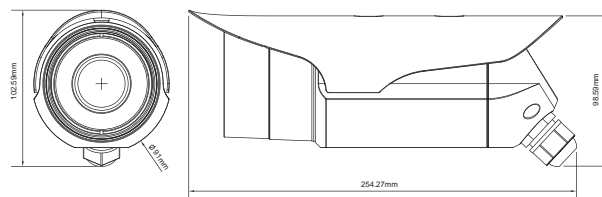

Dimension Diagram

Distributed by:

3S PocketNet Technology Inc.

7F., No.5, Lane 16, Sec. 2, Sichuan Rd. Banqiao Dist.,
New Taipei City 22061, Taiwan (R.O.C.)
Tel: +886.2.8967.2909
Fax: +886.2.8967.2779