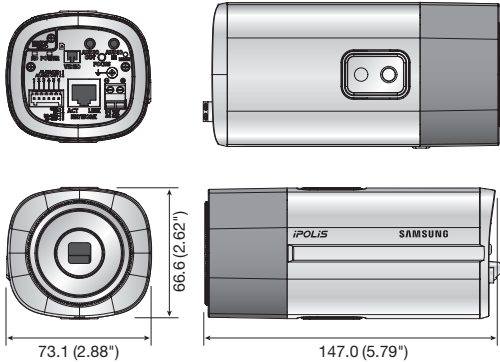

## Key Features

- Max. 5M (2592 x 1944) high resolution
- 20fps@5MP, P-iris, Simple focus
- Up to 32 privacy masking zones
- Tampering, Audio detection
- micro SD/SDHC/SDXC memory slot
- Bi-directional audio support, Built-in mic.

## Dimensions

Unit : mm (inch)