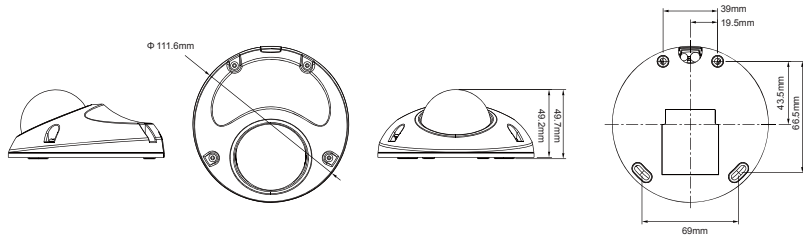

Dimension Diagram

Member of **ONVIF** **CE** **FCC** **RoHS** Compliant

Distributed by:

3S PocketNet Technology Inc.

7F., No.5, Lane 16, Sec. 2, Sichuan Rd. Banqiao Dist.,
New Taipei City 22061, Taiwan (R.O.C.)
Tel: +886.2.8967.2909
Fax: +886.2.8967.2779