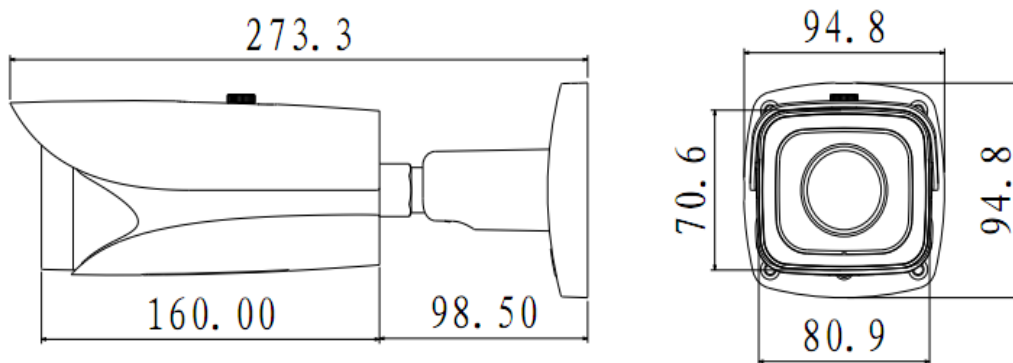

## Technical Specifications

Model	DH-IPC-HFW8301EP		DH-IPC-HFW8301EN
<b>Camera</b>			
Image Sensor	1/3" 3Megapixel Aptina CMOS		
Effective Pixels	2048(H)x1536(V)		
Scanning System	Progressive		
Electronic Shutter Speed	Auto/Manual, 1/3~1/10000s	Auto/Manual, 1/4~1/10000s	
Min. Illumination	Color: 0. 1Lux/F1.2, B/W: 0.01Lux/F1.2; 0Lux/F1.2(IR on)		
S/N Ratio	More than 50dB		
Video Output	1 channel BNC (1.0Vp-p, 75Ω)		
<b>Camera Features</b>			
Max. IR LEDs Length	30m, Smart IR technology		
Day/Night	Auto(ICR)/Color/B/W		
Backlight Compensation	BLC / HLC / WDR 120dB		
White Balance	Auto/Manual		
Gain Control	Auto/Manual		
Noise Reduction	3D		
Privacy Masking	Up to 4 areas		
EIS	Support		
Ultra Defog	Support		
<b>Lens</b>			
Focal Length	2.7mm~12mm		
Max Aperture	F1.4		
Focus Control	Manual		
Angle of View	H: 82°~25°		
Lens Type	Manual/ Auto Iris(DC)		
Mount Type	Board-in Type		
<b>Video</b>			
Compression	H.264/MJPEG		
Resolution	3M(2048×1536)/1080P(1920×1080)/720P(1280×720) /D1(704×576) /CIF(352×288)		
Frame Rate	Main Stream	3M/1080P (1~25/30fps)	
	Sub Stream	D1/CIF(1 ~ 25/30fps)	
	Third Stream	1080P/720P/D1(1 ~ 25/30fps)	
Bit Rate	H.264: 48K ~ 8192Kbps		
ROI	Up to 4 areas		
<b>Audio</b>			
Compression	G.711a / G.711u		
Interface	1/1 channel In/Out		
<b>Smart Function</b>			
Smart detection	Tripwire		
	Intrusion		
	Scene change		

## Dimensions (mm)