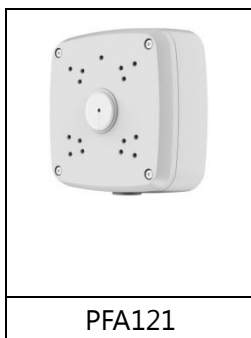

Accessory (optional)

Dahua Technology Co., Ltd.

1199 BinAn Road, Binjiang District, Hangzhou, China

Tel: +86-571-87688883

Fax: +86-571-87688815

Email: overseas@dahuatech.com

www.dahuatech.com

*Design and specifications are subject to change without notice.

© 2014 Dahua Technology Co., Ltd.