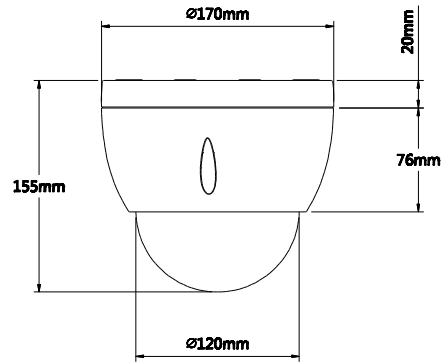

DH-SD40/42/42C212S-HN

Audio			
Compression	G.711a / G.711u (32kbps) / PCM (128kbps)		
Interface	1/1 channel In/Out		
Network			
Ethernet	RJ-45 (10/100Base-T)		
Protocol	IPv4/IPv6, HTTP, HTTPS, SSL, TCP/IP, UDP, UPnP, ICMP, IGMP, SNMP, RTSP, RTP, SMTP, NTP, DHCP, DNS, PPPOE, DDNS, FTP, IP Filter, QoS, Bonjour		
Compatibility	ONVIF PSIA CGI		
Max. User Access	20 users		
Smart Phone	iPhone, iPad, Android, Windows Phone		
Auxiliary Interface			
Memory Slot	Micro SD, Max 64GB		
RS485	N/A		
Alarm	2/1 channel In/Out		
General			
Power Supply	AC24V/1.5A (±10%), POE plus (802.3at)		
Power Consumption	12W, 22W(Heater on)	12W	
Working Environment	-40°C ~ 60°C / Less than 90% RH	-20°C ~ 60°C / Less than 90% RH	
Ingress Protection	IP66	N/A	
Vandal Resistance	IK10		
Dimensions	Φ186mm×234mm	Φ170mm×155mm	Φ198mm×158mm
Weight	2.3Kg	1.8Kg	2.3Kg

DH-SD40/42/42C212S-HN

Dimensions (mm)

SD40212S-HN

SD42212S-HN

SD42C212S-HN

DH-SD40/42/42C212S-HN

Accessories

SD40212S-HN