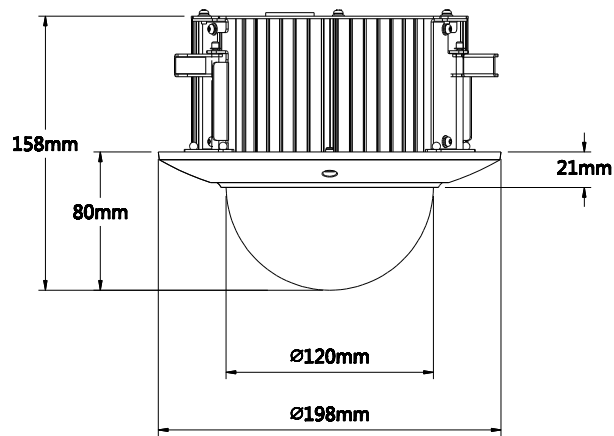

DH-SD40/42/42C212S-HN

Audio			
Compression	G.711a / G.711u (32kbps) / PCM (128kbps)		
Interface	1/1 channel In/Out		
Network			
Ethernet	RJ-45 (10/100Base-T)		
Protocol	IPv4/IPv6, HTTP, HTTPS, SSL, TCP/IP, UDP, UPnP, ICMP, IGMP, SNMP, RTSP, RTP, SMTP, NTP, DHCP, DNS, PPPOE, DDNS, FTP, IP Filter, QoS, Bonjour		
Compatibility	ONVIF PSIA CGI		
Max. User Access	20 users		
Smart Phone	iPhone, iPad, Android, Windows Phone		
Auxiliary Interface			
Memory Slot	Micro SD, Max 64GB		
RS485	N/A		
Alarm	2/1 channel In/Out		
General			
Power Supply	AC24V/1.5A (±10%), POE plus (802.3at)		
Power Consumption	12W, 22W(Heater on)	12W	
Working Environment	-40°C ~ 60°C / Less than 90% RH	-20°C ~ 60°C / Less than 90% RH	
Ingress Protection	IP66	N/A	
Vandal Resistance	IK10		
Dimensions	Φ186mm×234mm	Φ170mm×155mm	Φ198mm×158mm
Weight	2.3Kg	1.8Kg	2.3Kg

DH-SD40/42/42C212S-HN

Dimensions (mm)

SD40212S-HN

SD42212S-HN

SD42C212S-HN

DH-SD40/42/42C212S-HN

Accessories

SD40212S-HN